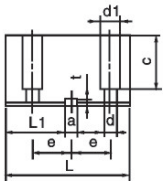

RZ軟卡爪

◎ K11、K10、K12系列卡盤可按用戶要求提供各種軟卡爪。
◎ 軟卡爪包括：整體軟爪和分離軟爪（C型、A型）。

◎ All kinds of soft jaws can be provided as the request of customers for K11,K10,K12 series chucks.
◎ Soft jaws include one-piece soft jaws and two-piece soft jaws(form C,A).

整體軟爪 One-piece soft jaws

整號規格 Model	RZ1180	RZ11100	RZ11125	RZ11130	RZ11160	RZ11165	RZ11190	RZ11200	RZ11240	RZ11250	RZ11315 RZ11320	RZ11325 RZ11380
L	32	42	56	56	70	70	72	85	105	105	130	130
B	12	15	16	16	18.5	18.5	22	22	27	27	36	36
H	32	38	45	45	54	54	57	61	69	69	91	91

軟頂爪 (C型) Soft top jaws(Type C)

整號規格 Model	L	L1	B	H	a	b	e	t	t1	c	d	d1
RZ11200C	93	46	25	50	13	11	28	7	3	39	9	15
RZ11240C	113	58	27	58	13	13	35	7	3	48	11	17
RZ11250C	113	58	27	58	13	13	35	7	3	48	11	17

整號規格 Model	L	L1	B	H	a	b	e	t	t1	c	d	d1
RZ11320C	137	64	36	75	28	15	44	7.5	2.8	60.5	13	20
RZ11325C	137	64	36	75	28	15	44	7.5	2.8	60.5	13	20
RZ11380C	137	64	36	75	28	15	44	7.5	2.8	60.5	13	20