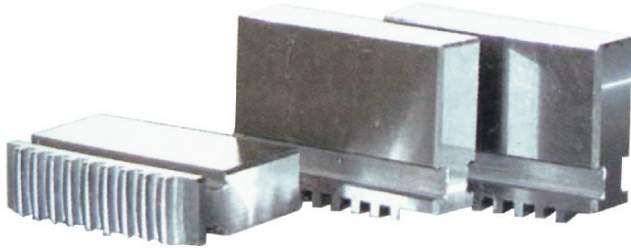

RZ軟卡爪

◎ K11、K10、K12系列卡盤可按用戶要求提供各種軟卡爪。
◎ 軟卡爪包括：整體軟爪和分離軟爪（C型、A型）。

◎ All kinds of soft jaws can be provided as the request of customers for K11,K10,K12 series chucks.
◎ Soft jaws include one-piece soft jaws and two-piece soft jaws(form C,A).

整體軟爪 One-piece soft jaws

整號規格 Model	RZ1180	RZ11100	RZ11125	RZ11130	RZ11160	RZ11165	RZ11190	RZ11200	RZ11240	RZ11250	RZ11315 RZ11320	RZ11325 RZ11380
L	32	42	56	56	70	70	72	85	105	105	130	130
B	12	15	16	16	18.5	18.5	22	22	27	27	36	36
H	32	38	45	45	54	54	57	61	69	69	91	91

軟頂爪 (C型) Soft top jaws(Type C)

整號規格 Model	L	L1	B	H	a	b	e	t	t1	c	d	d1
RZ11200C	93	46	25	50	13	11	28	7	3	39	9	15
RZ11240C	113	58	27	58	13	13	35	7	3	48	11	17
RZ11250C	113	58	27	58	13	13	35	7	3	48	11	17

整號規格 Model	L	L1	B	H	a	b	e	t	t1	c	d	d1
RZ11320C	137	64	36	75	28	15	44	7.5	2.8	60.5	13	20
RZ11325C	137	64	36	75	28	15	44	7.5	2.8	60.5	13	20
RZ11380C	137	64	36	75	28	15	44	7.5	2.8	60.5	13	20