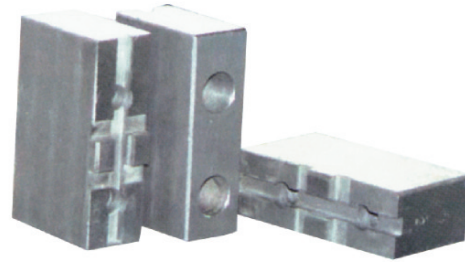

RZ軟卡爪

◎ K11、K10、K12系列卡盤可按用戶要求提供各種軟卡爪。
◎ 軟卡爪包括：整體軟爪和分離軟爪（C型、A型）。

◎ All kinds of soft jaws can be provided as the request of customers for K11,K10,K12 series chucks.
◎ Soft jaws include one-piece soft jaws and two-piece soft jaws(form C,A).

整體軟爪 One-piece soft jaws

整號規格 Model	RZ1180	RZ11100	RZ11125	RZ11130	RZ11160	RZ11165	RZ11190	RZ11200	RZ11240	RZ11250	RZ11315 RZ11320	RZ11325 RZ11380
L	32	42	56	56	70	70	72	85	105	105	130	130
B	12	15	16	16	18.5	18.5	22	22	27	27	36	36
H	32	38	45	45	54	54	57	61	69	69	91	91

軟頂爪 (C型) Soft top jaws(Type C)

整號規格 Model	L	L1	B	H	a	b	e	t	t1	c	d	d1
RZ11200C	93	46	25	50	13	11	28	7	3	39	9	15
RZ11240C	113	58	27	58	13	13	35	7	3	48	11	17
RZ11250C	113	58	27	58	13	13	35	7	3	48	11	17

整號規格 Model	L	L1	B	H	a	b	e	t	t1	c	d	d1
RZ11320C	137	64	36	75	28	15	44	7.5	2.8	60.5	13	20
RZ11325C	137	64	36	75	28	15	44	7.5	2.8	60.5	13	20
RZ11380C	137	64	36	75	28	15	44	7.5	2.8	60.5	13	20